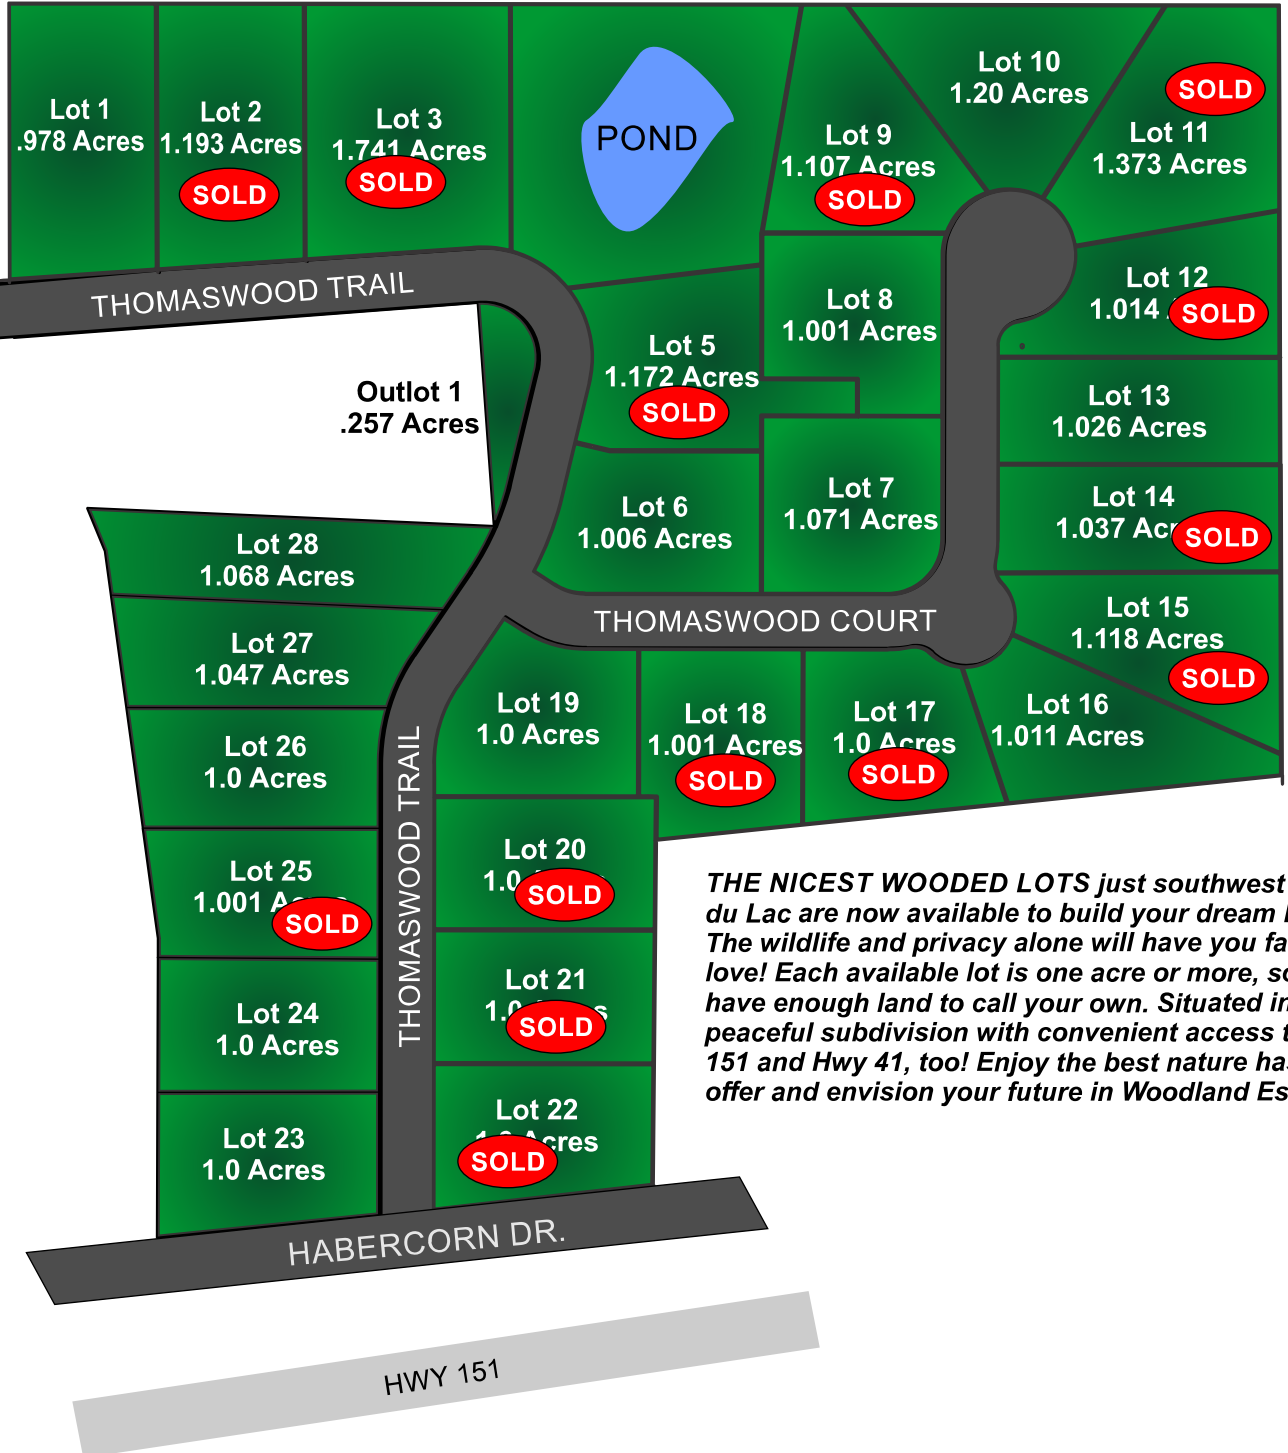

Woodland Estates

THE NICEST WOODED LOTS just southwest of Fond du Lac are now available to build your dream home. The wildlife and privacy alone will have you falling in love! Each available lot is one acre or more, so you have enough land to call your own. Situated in a peaceful subdivision with convenient access to Hwy 151 and Hwy 41, too! Enjoy the best nature has to offer and envision your future in Woodland Estates!