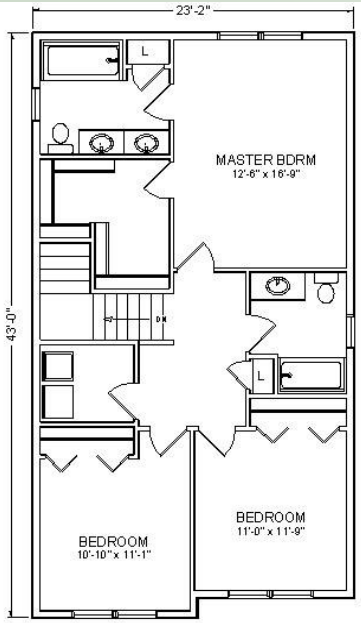

2083 Square Feet
1104 1st Floor
979 2nd Floor
3 Bedroom
2 1/2 Bathrooms

The Rock Creek is a special plan with two options for the second floor. One that makes excellent use of space with three bedrooms and an upstairs laundry room. The other option is a creates a fourth bedroom by expanding over the grand living area.

Alternate 2nd floor
2292 Square Feet
1104 1st Floor
1188 2nd Floor
4 Bedroom
2 1/2 Bathrooms