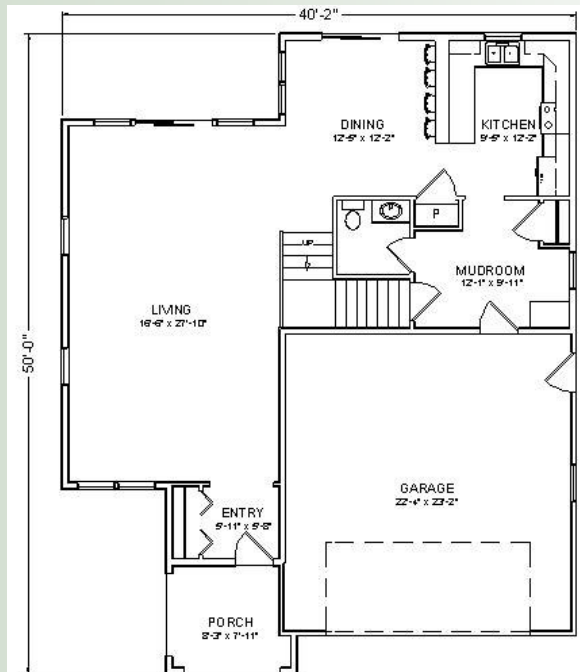

2083 Square Feet
1104 1st Floor
979 2nd Floor
3 Bedroom
2 1/2 Bathrooms

The Rock Creek is a special plan with two options for the second floor. One that makes excellent use of space with three bedrooms and an upstairs laundry room. The other option is a creates a fourth bedroom by expanding over the grand living area.

Alternate 2nd floor
2292 Square Feet
1104 1st Floor
1188 2nd Floor
4 Bedroom
2 1/2 Bathrooms