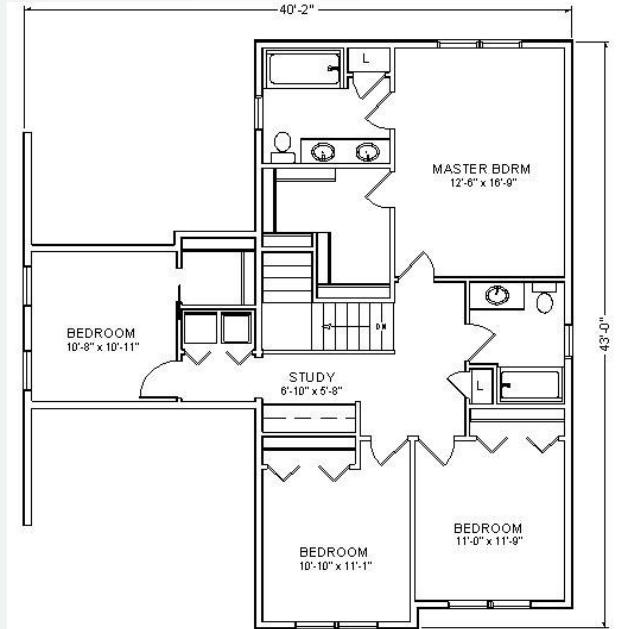

2083 Square Feet
1104 1st Floor
979 2nd Floor
3 Bedroom
2 1/2 Bathrooms

The Rock Creek is a special plan with two options for the second floor. One that makes excellent use of space with three bedrooms and an upstairs laundry room. The other option is a creates a fourth bedroom by expanding over the grand living area.

Alternate 2nd floor
2292 Square Feet
1104 1st Floor
1188 2nd Floor
4 Bedroom
2 1/2 Bathrooms