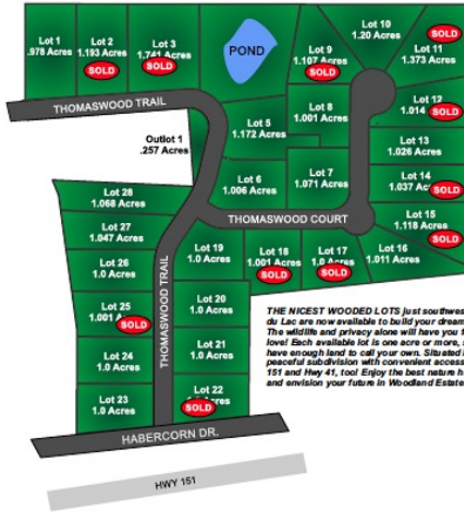

Woodland Estates